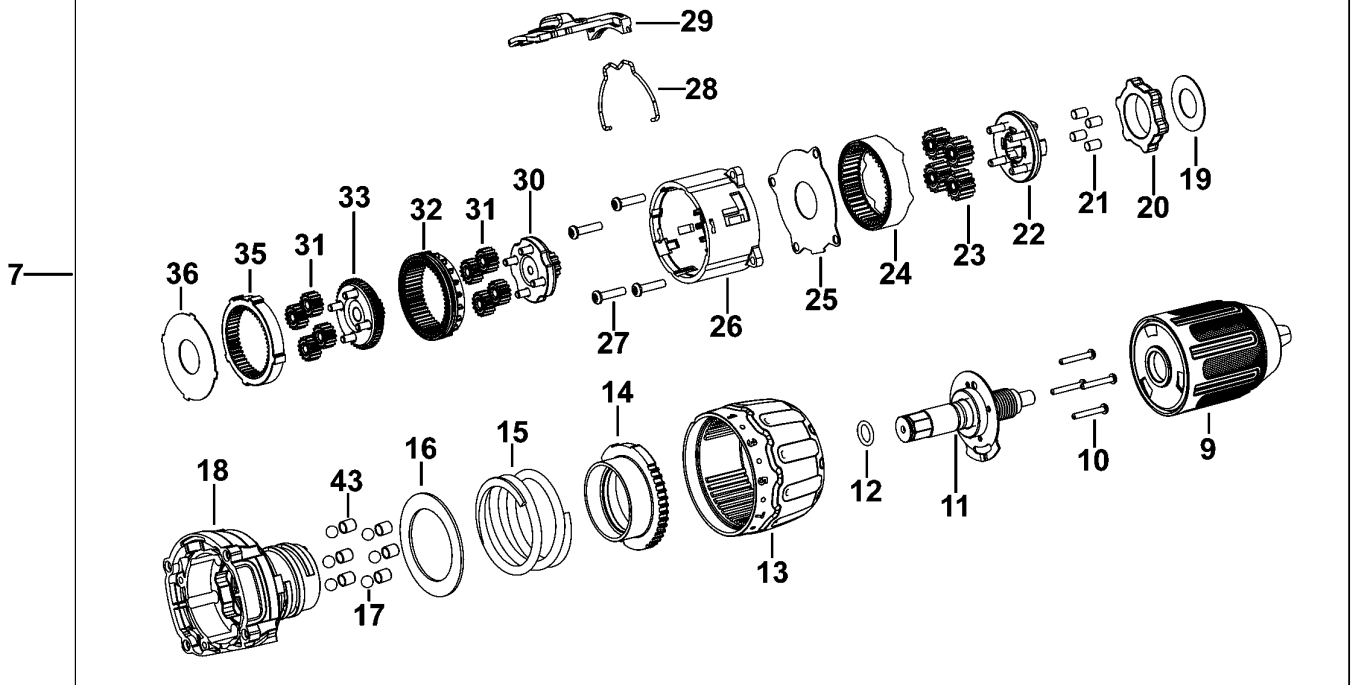

DCD777 CORDLESS DRILL 1

Parts List DCD777 CORDLESS DRILL 1

Item	Part Number	Qty	Part Description	General Description	Other Info	Repair Inst	Markets
1	N459083	1	CLAMSHELL SET			No	QW
3	N071836	1	ROLL PIN			No	QW
4	N493868	1	MOTOR & SWITCH SA			No	QW
5	N459095	1	LED			No	QW
6	N399342	1	ACTUATOR FWD/REV			No	QW
7	N472976	1	GEARBOX SA			No	QW
8	N463678	12	SCREW			No	QW
9	N472497	1	CHUCK			No	QW
10	N039795	4	SCREW			No	QW
11	N495304	1	SPINDLE SA			No	QW
12	N475306	1	O RING			No	QW
13	N459098	1	COLLAR			No	QW
14	N459099	1	NUT			No	QW
15	N459442	1	SPRING			No	QW
16	N459455	1	WASHER			No	QW
17	N510716	1	BALL	STEEL, 5MM		No	QW
18	N463692	1	CLUTCH HOUSING KIT			No	QW
19	N459467	1	WASHER			No	QW
20	N455056	1	RING			No	QW
21	N456078	4	PIN			No	QW
22	N495305	1	CARRIER SA			No	QW
23	N459597	4	GEAR			No	QW
24	N459268	1	RING			No	QW
25	N459449	1	PLATE			No	QW
26	N459094	1	GEARCASE			No	QW
27	N075506	4	SCREW			No	QW
28	N459273	1	WIRE STEEL			No	QW
29	N459102	1	SELECTOR			No	QW
30	N495306	1	CARRIER SA			No	QW
31	N215916	8	GEAR			No	QW
32	N462062	1	RING			No	QW
33	N495307	1	CARRIER SA			No	QW